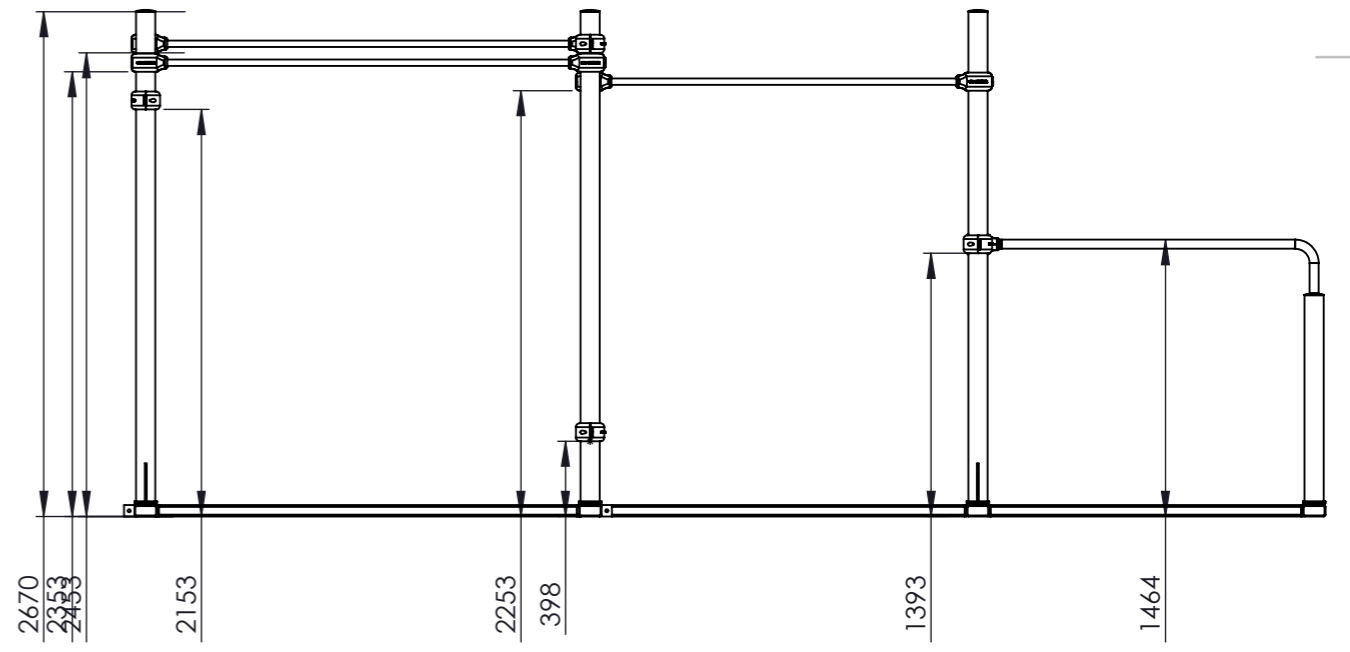

SCALE 1:100

Date	30-3-2024	REVISION	1
TITLE:	Installation/height sheet BMP-90001 Battle rig PRO	Sheet size	A3
		Units	MM
DRAWN	Cas Everaers	SCALE:1:40	SHEET 1 OF 1