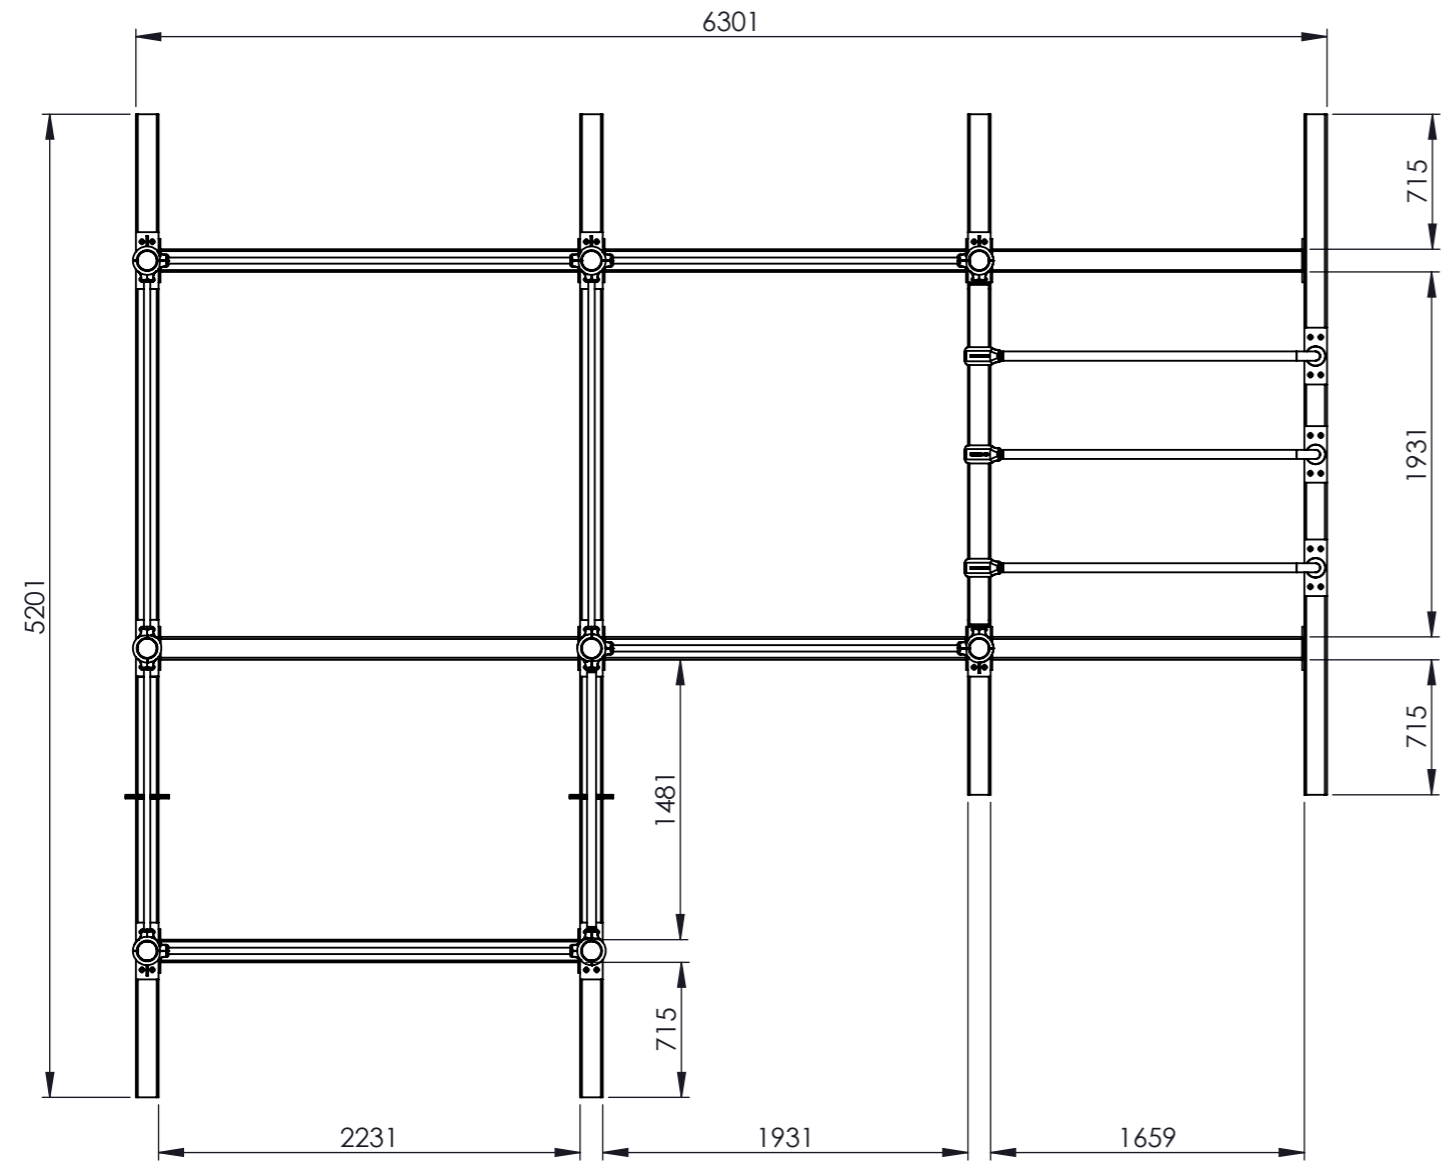

SCALE 1:100

Date	30-3-2024	REVISION	1
TITLE:	Installation/height sheet BMP-90001 Battle rig PRO	Sheet size	A3
		Units	MM
DRAWN	Cas Everaers	SCALE:1:40	SHEET 1 OF 1