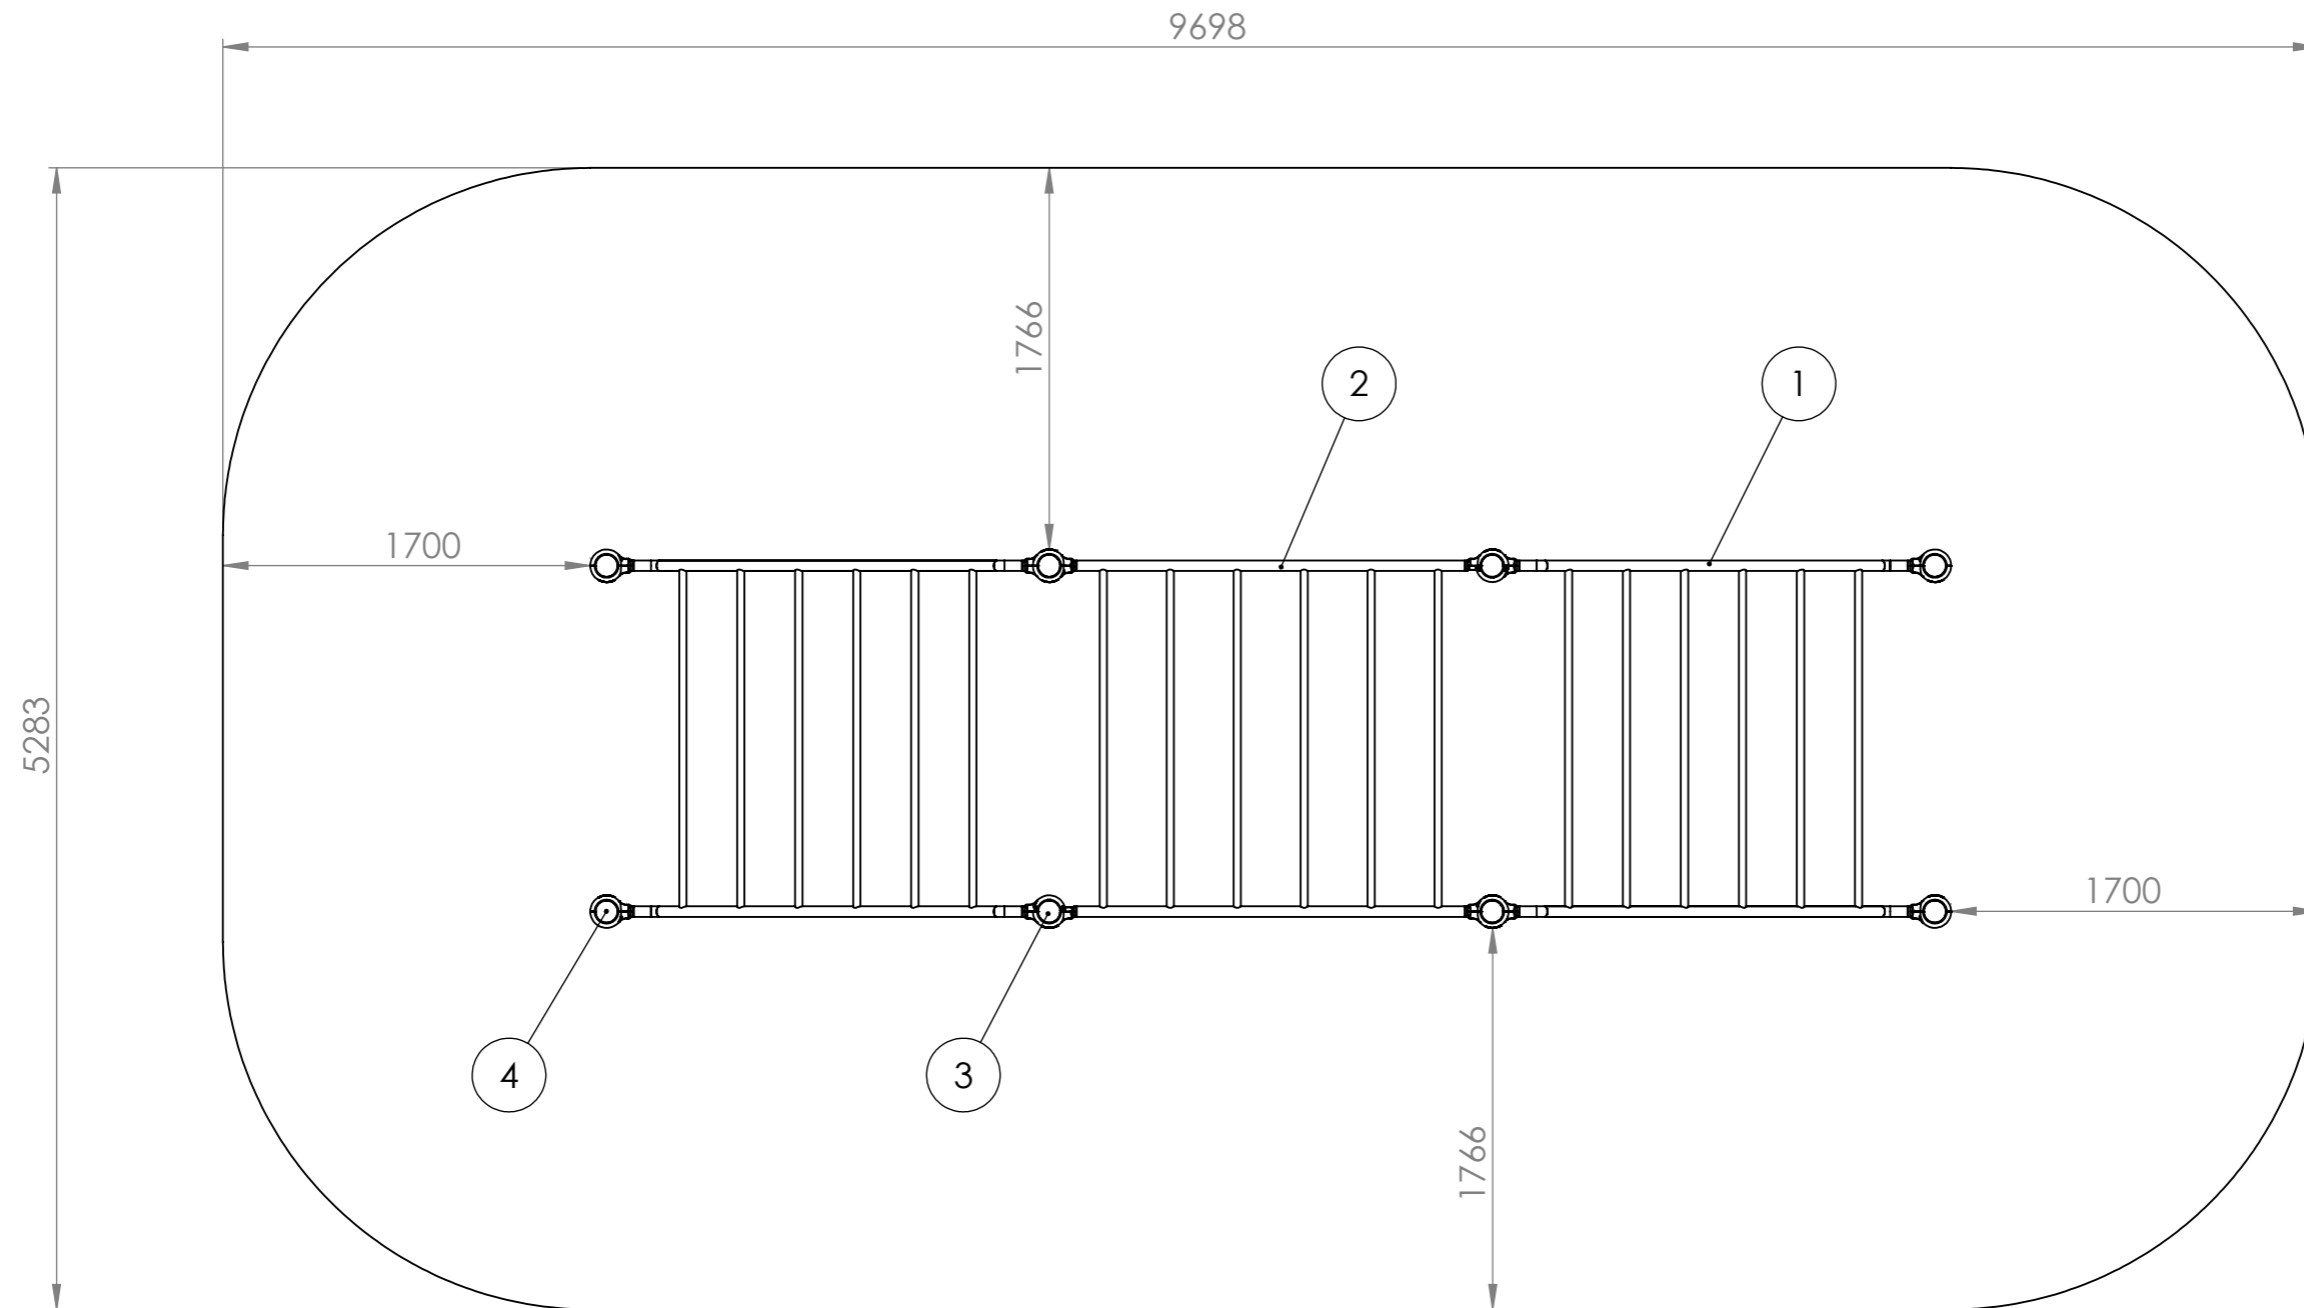

ITEM NO.	PART NUMBER	Default/ QTY.
1	Inclined monkey	2
2	Monkey 1900	1
3	Column 3800	4
4	Column 2800	4

Total area = 48,76 M²

These measurements are based on our basic NEN-EN standards

Date	3-1-2023	REVISION	1
TITLE:	Safetyzone Productoverview BMP-51017	Sheet size	A3
		Units	MM
DRAWN	Jurre van Hees	SCALE:1:100	SHEET 1 OF 1