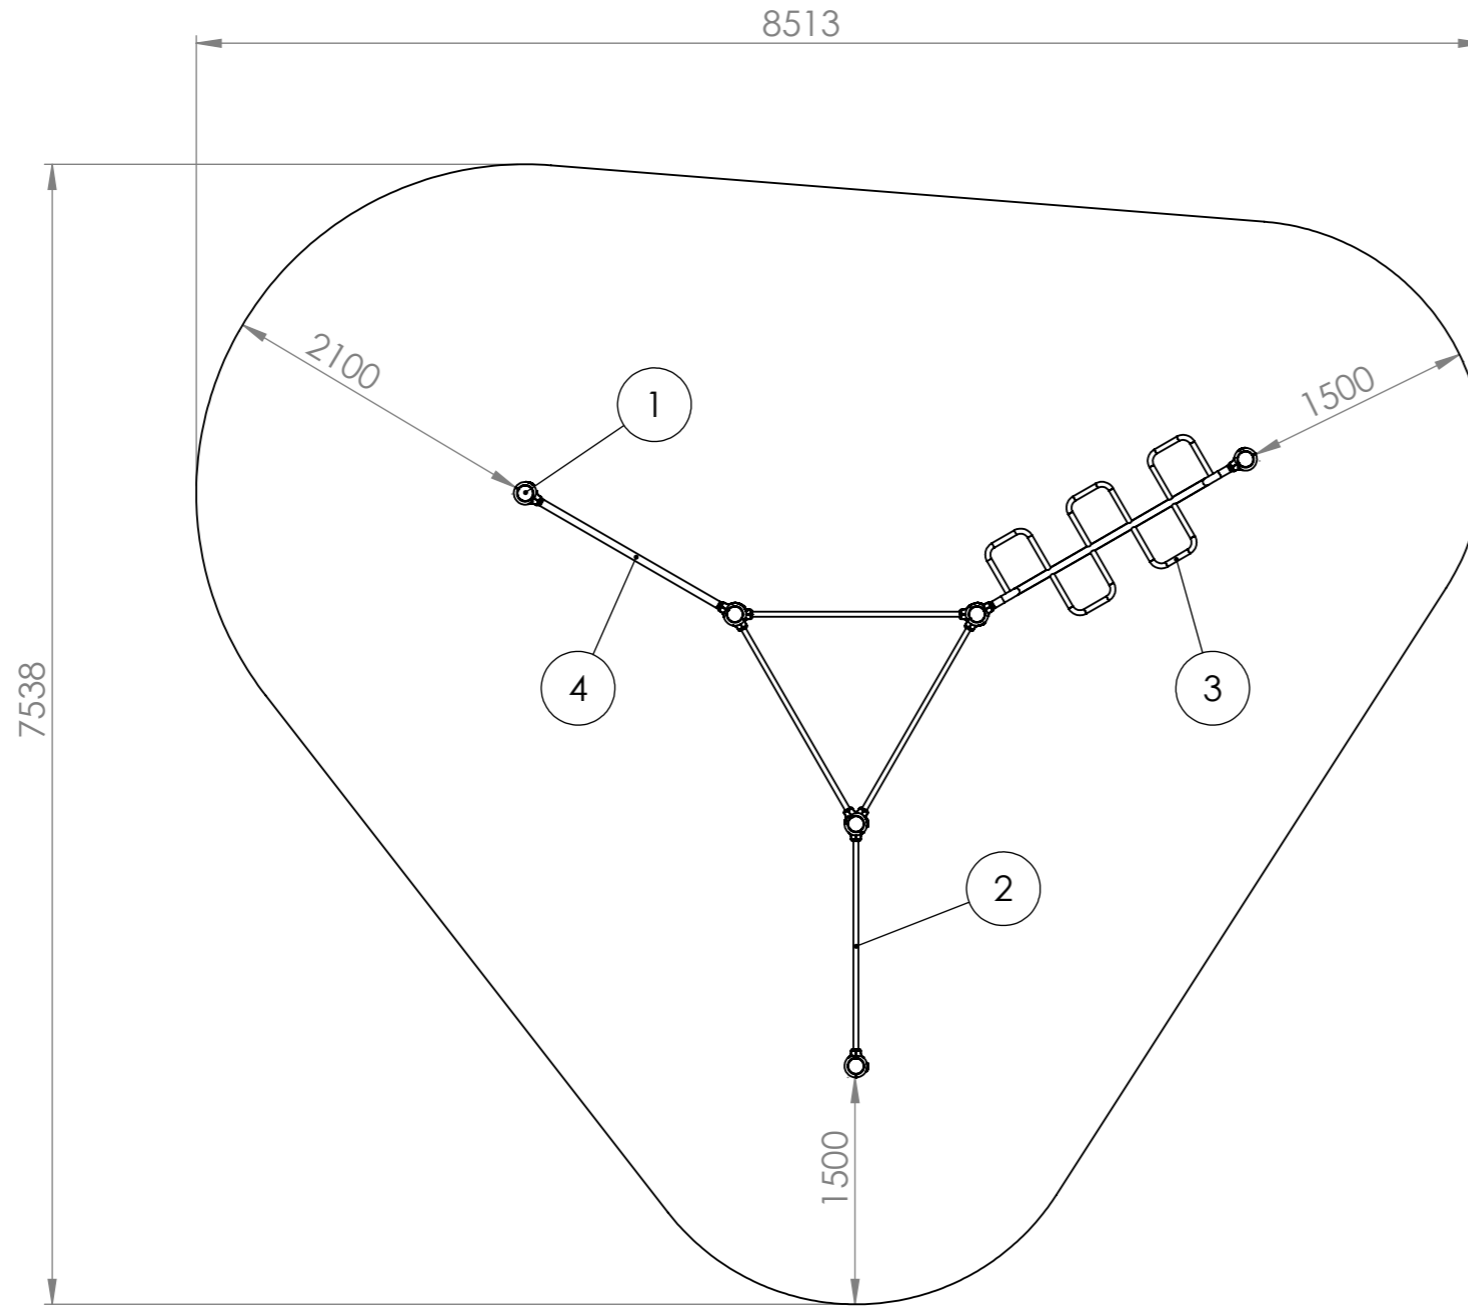

ITEM NO.	PART NUMBER	Default/ QTY.
1	Column outdoor 3400	6
2	Crossbar 1450	4
3	Snake 5 rings	1
4	French wall	1

Total area = 44,16 M²

These measurements are based on our basic NEN-EN standards

Date	3-1-2023	REVISION	1
TITLE:	Safetyzone Productoverview BMP-51015	Sheet size	A3
		Units	MM
DRAWN	Jurre van Hees	SCALE:1:100	SHEET 1 OF 1