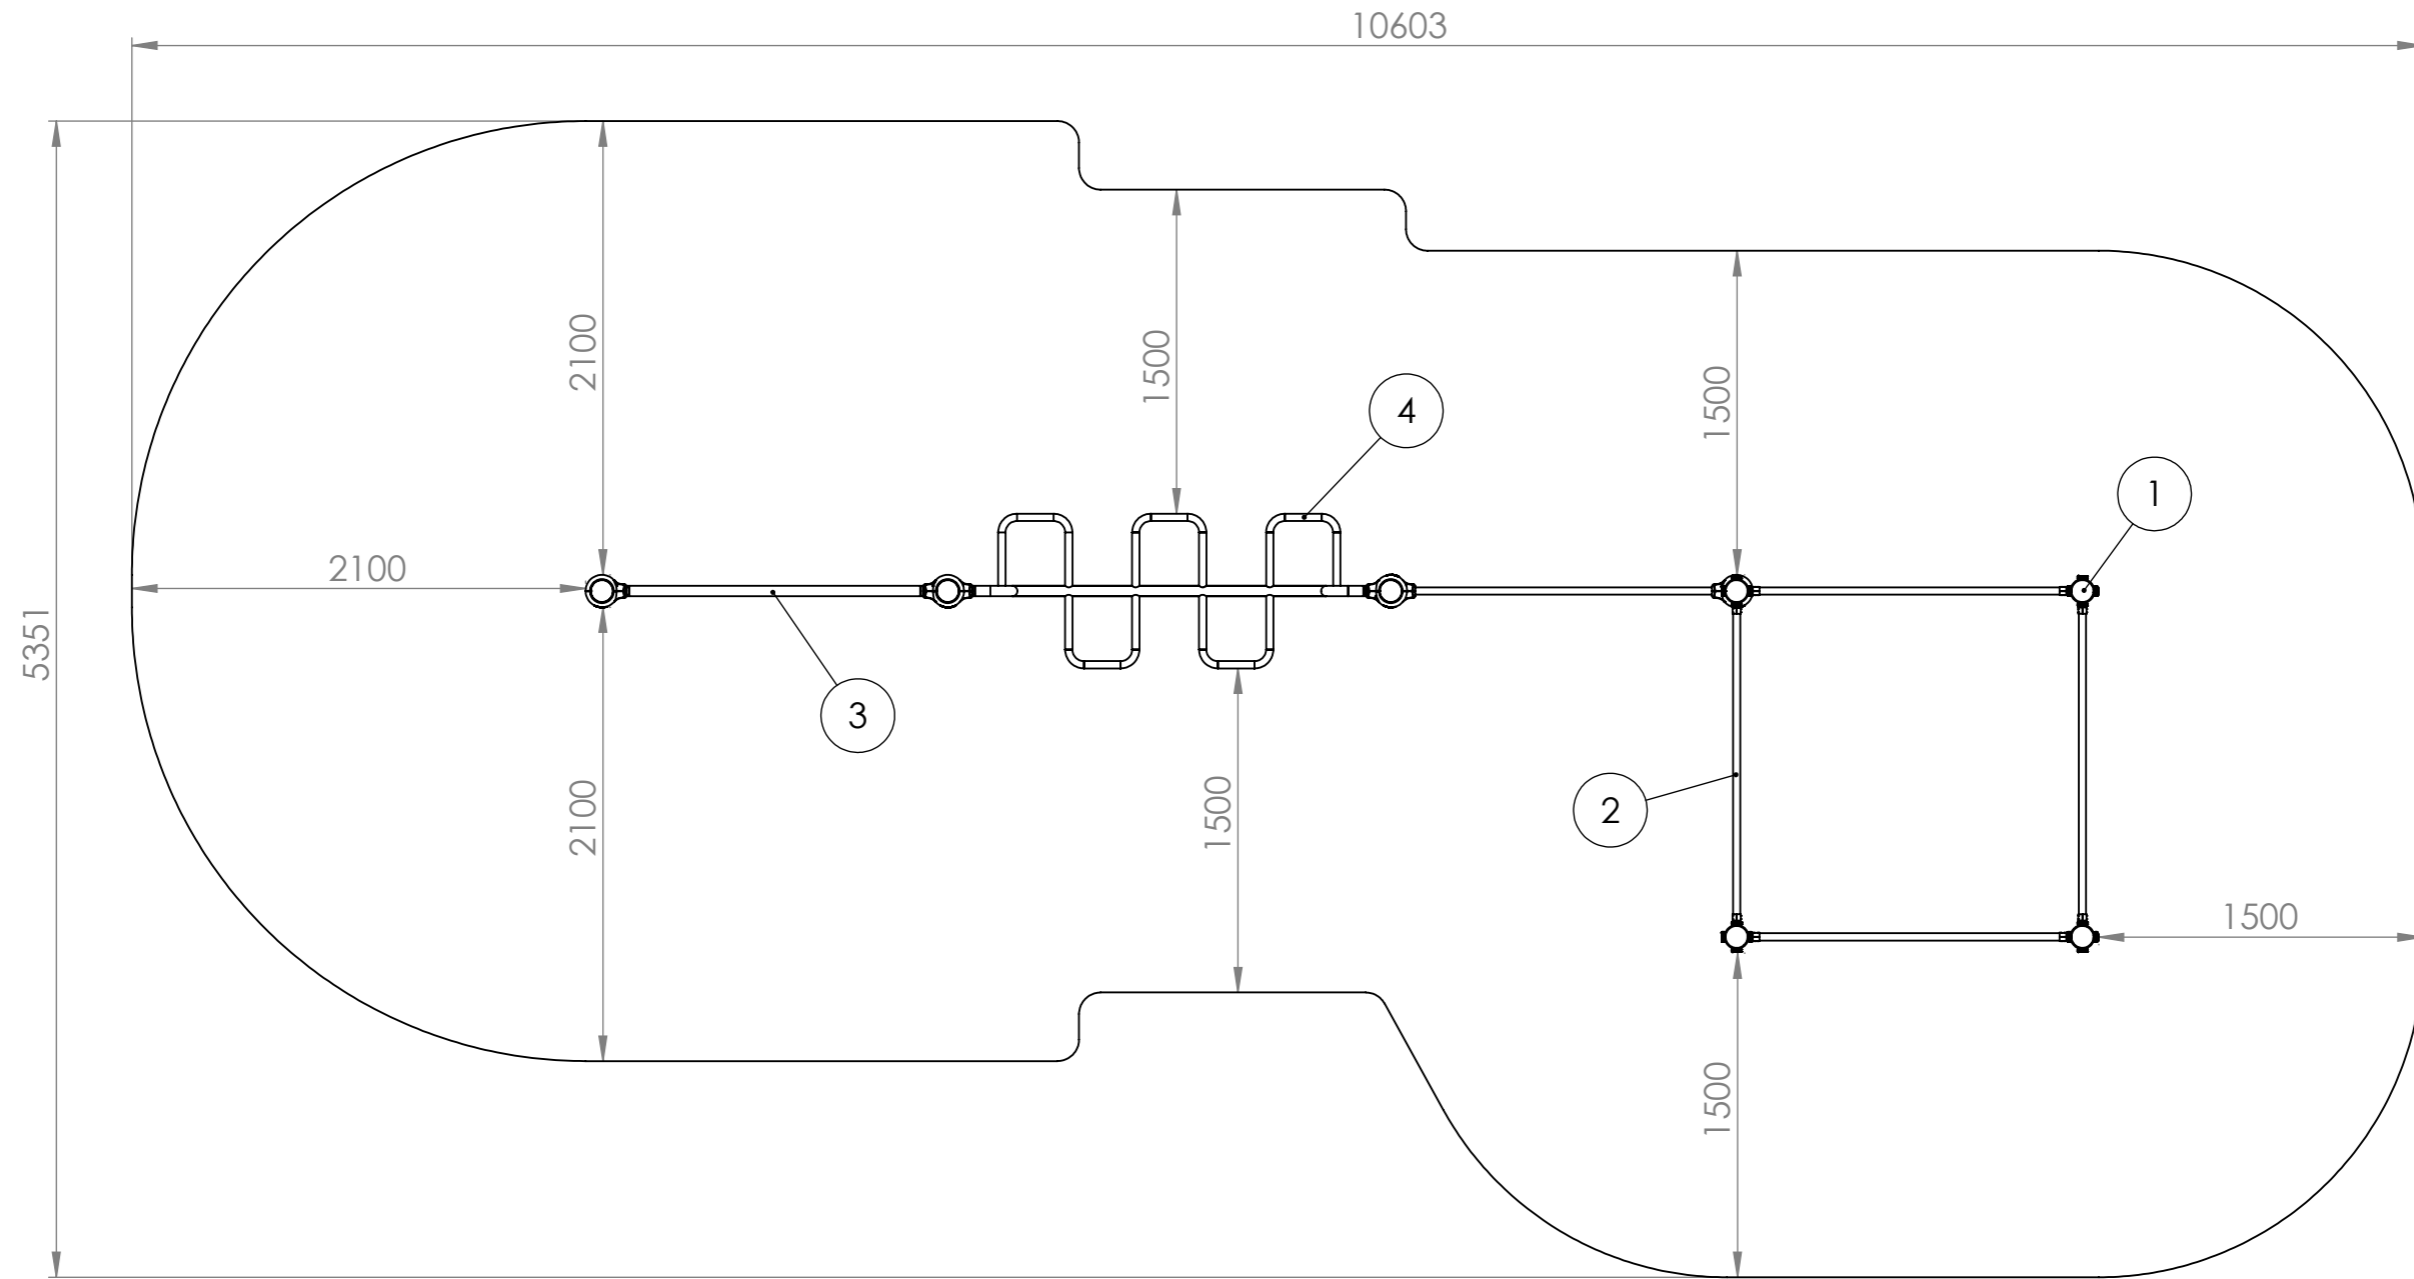

ITEM NO.	PART NUMBER	Default/ QTY.
1	Column 3400	7
2	Crossbar 1450	5
3	Swedish wall	1
4	Snake 5 rings	1

Total area = 43,76 M²

These measurements are based on our basic NEN-EN standards

Date	21-12-2022	REVISION	1
TITLE:	Safetyzone Productoverview BMP-51012	Sheet size	A3
		Units	MM
DRAWN	Jurre van Hees	SCALE:1:100	SHEET 1 OF 1